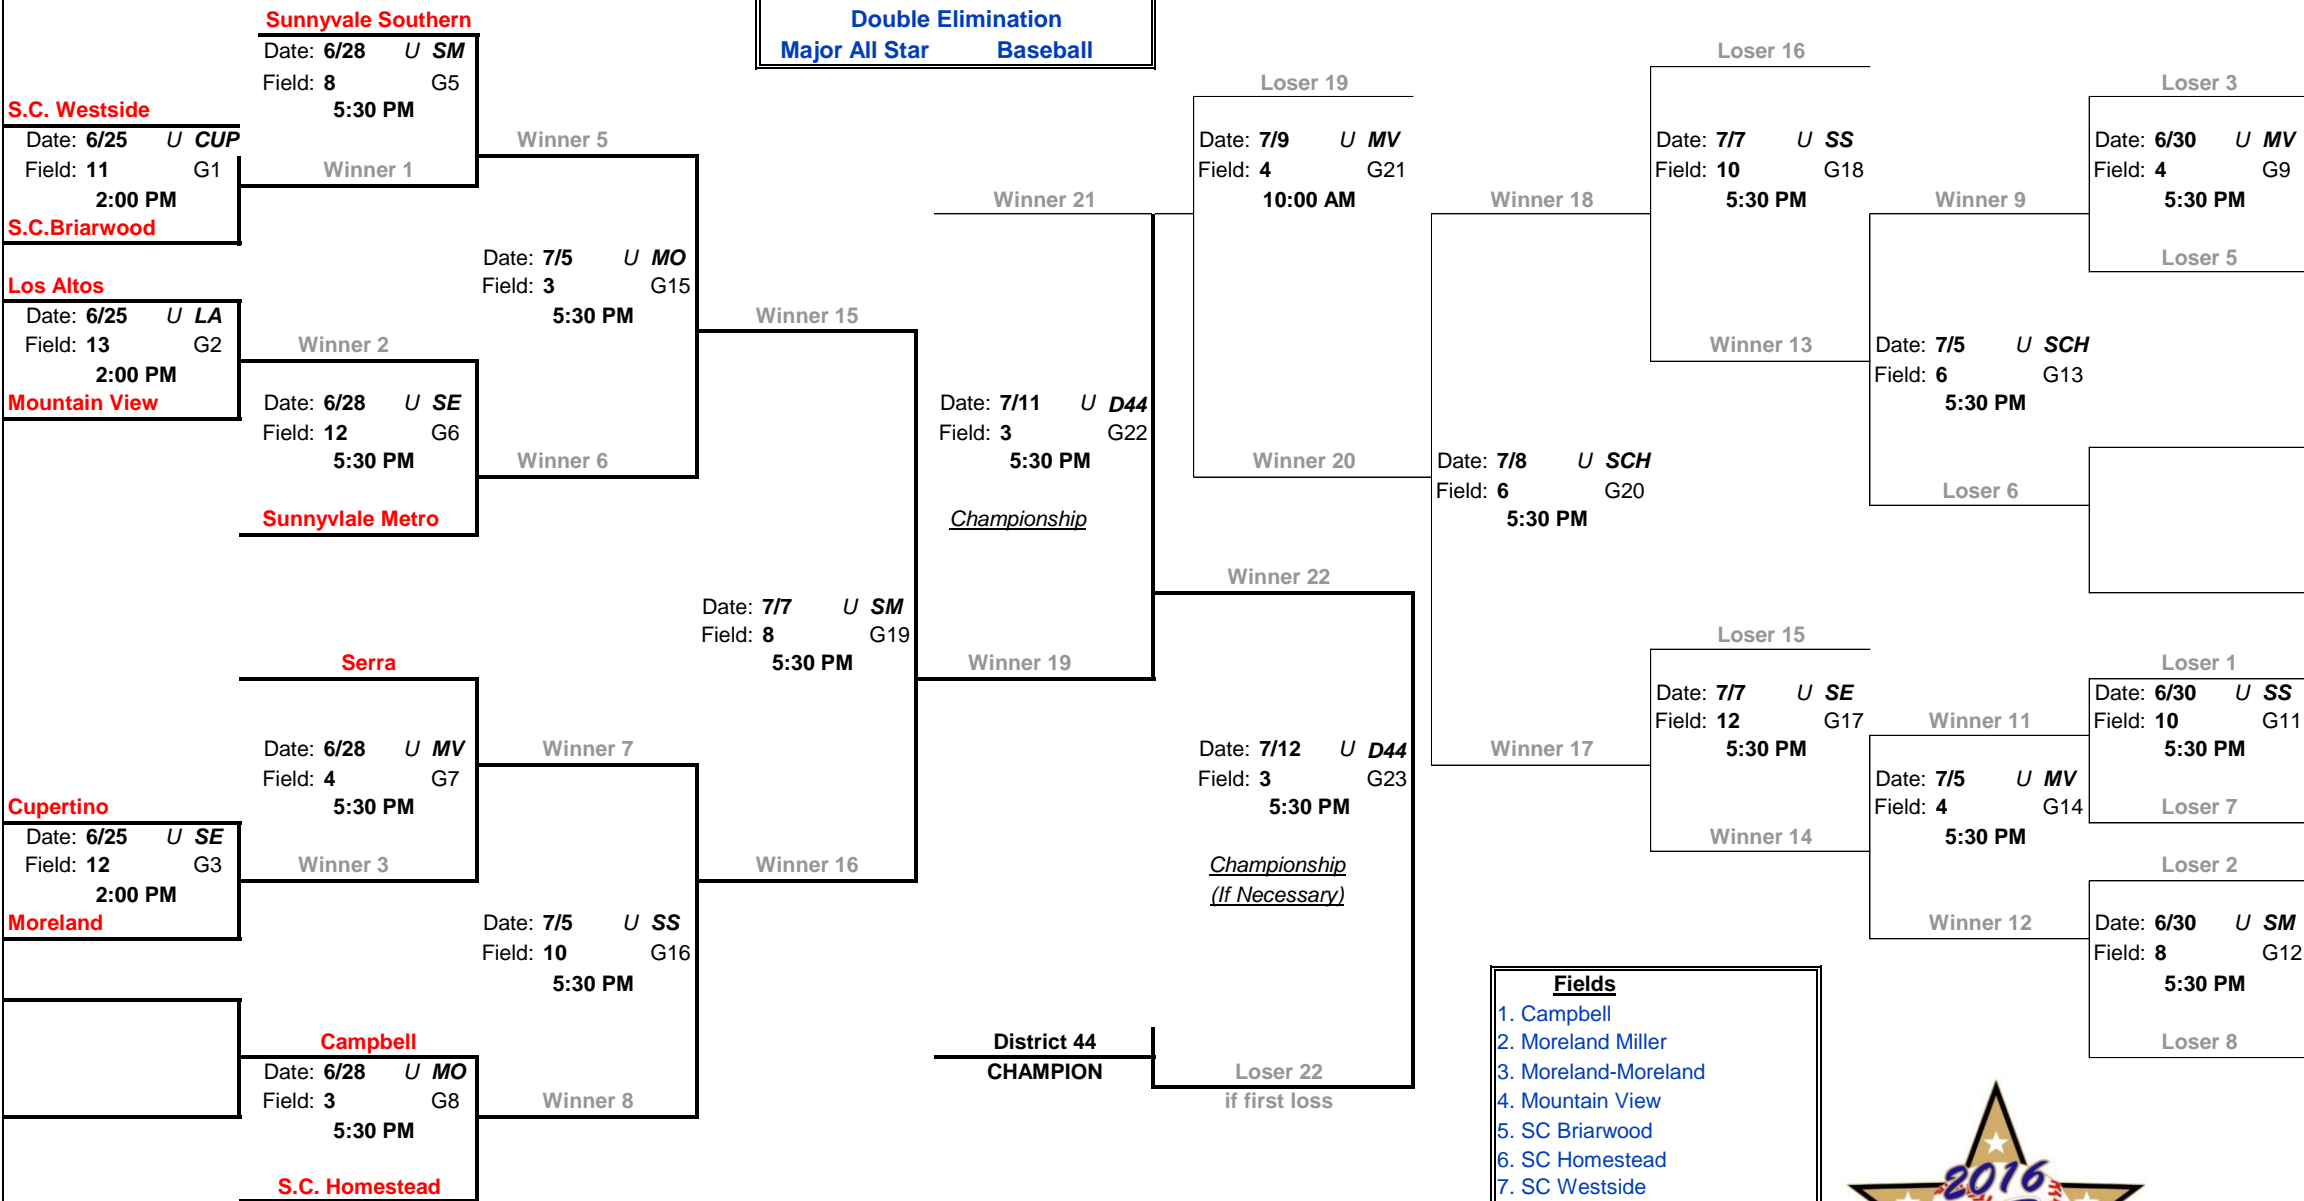

**LITTLE LEAGUE BASEBALL, INC.**  
**District 44**  
**2016**  
**Double Elimination**  
**Major All Star Baseball**

**ELIMINATION BRACKET**

**WINNERS BRACKET**

- Fields**
- Campbell
  - Moreland Miller
  - Moreland-Moreland
  - Mountain View
  - SC Briarwood
  - SC Homestead
  - SC Westside
  - Sunnyvale Metro
  - Sunnyvale Natoinal
  - Sunnyvale Southern
  - Cupertino Wilson Park
  - Serra
  - Los Altos
  - Cupertino Kennedy

A summary of this bracket can be found at:  
[www.cad44.org](http://www.cad44.org)

Winner advances to: **CA Section 5**  
 Played at: **District 39**