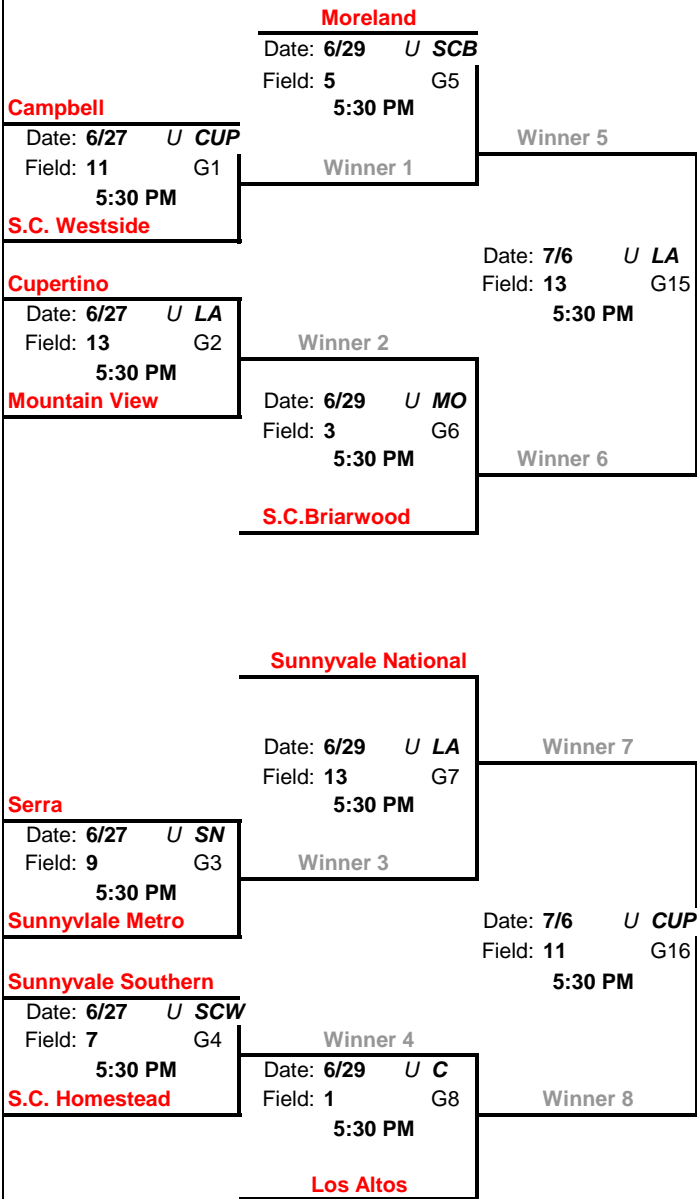

**WINNERS BRACKET**

**LITTLE LEAGUE BASEBALL, INC.**  
District 44  
 2016  
 Double Elimination  
 Minor All Star Baseball

**ELIMINATION BRACKET**

- Fields**
1. Campbell
  2. Moreland Miller
  3. Moreland-Moreland
  4. Mountain View
  5. SC Briarwood
  6. SC Homestead
  7. SC Westside
  8. Sunnyvale Metro
  9. Sunnyvale National
  10. Sunnyvale Southern
  11. Cupertino Wilson Park
  12. Serra
  13. Los Altos
  14. Cupertino Kennedy

A summary of this bracket can be found at:  
[www.cad44.org](http://www.cad44.org)

Winner advances to: **CA Section 5**  
 Played at: **District 12**

12 team double