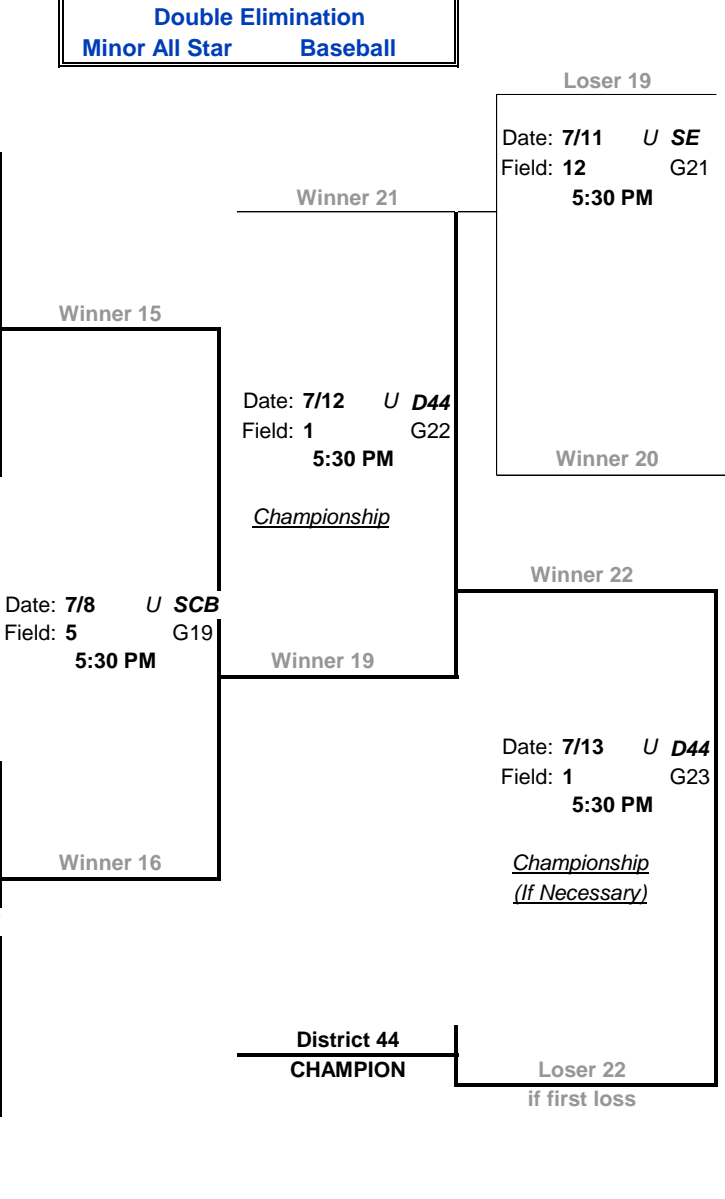

**WINNERS BRACKET**

**LITTLE LEAGUE BASEBALL, INC.**  
District 44  
 2016  
 Double Elimination  
 Minor All Star Baseball

**ELIMINATION BRACKET**

- Fields**
1. Campbell
  2. Moreland Miller
  3. Moreland-Moreland
  4. Mountain View
  5. SC Briarwood
  6. SC Homestead
  7. SC Westside
  8. Sunnyvale Metro
  9. Sunnyvale National
  10. Sunnyvale Southern
  11. Cupertino Wilson Park
  12. Serra
  13. Los Altos
  14. Cupertino Kennedy

A summary of this bracket can be found at:  
[www.cad44.org](http://www.cad44.org)

Winner advances to: **CA Section 5**  
 Played at: **District 12**

12 team double