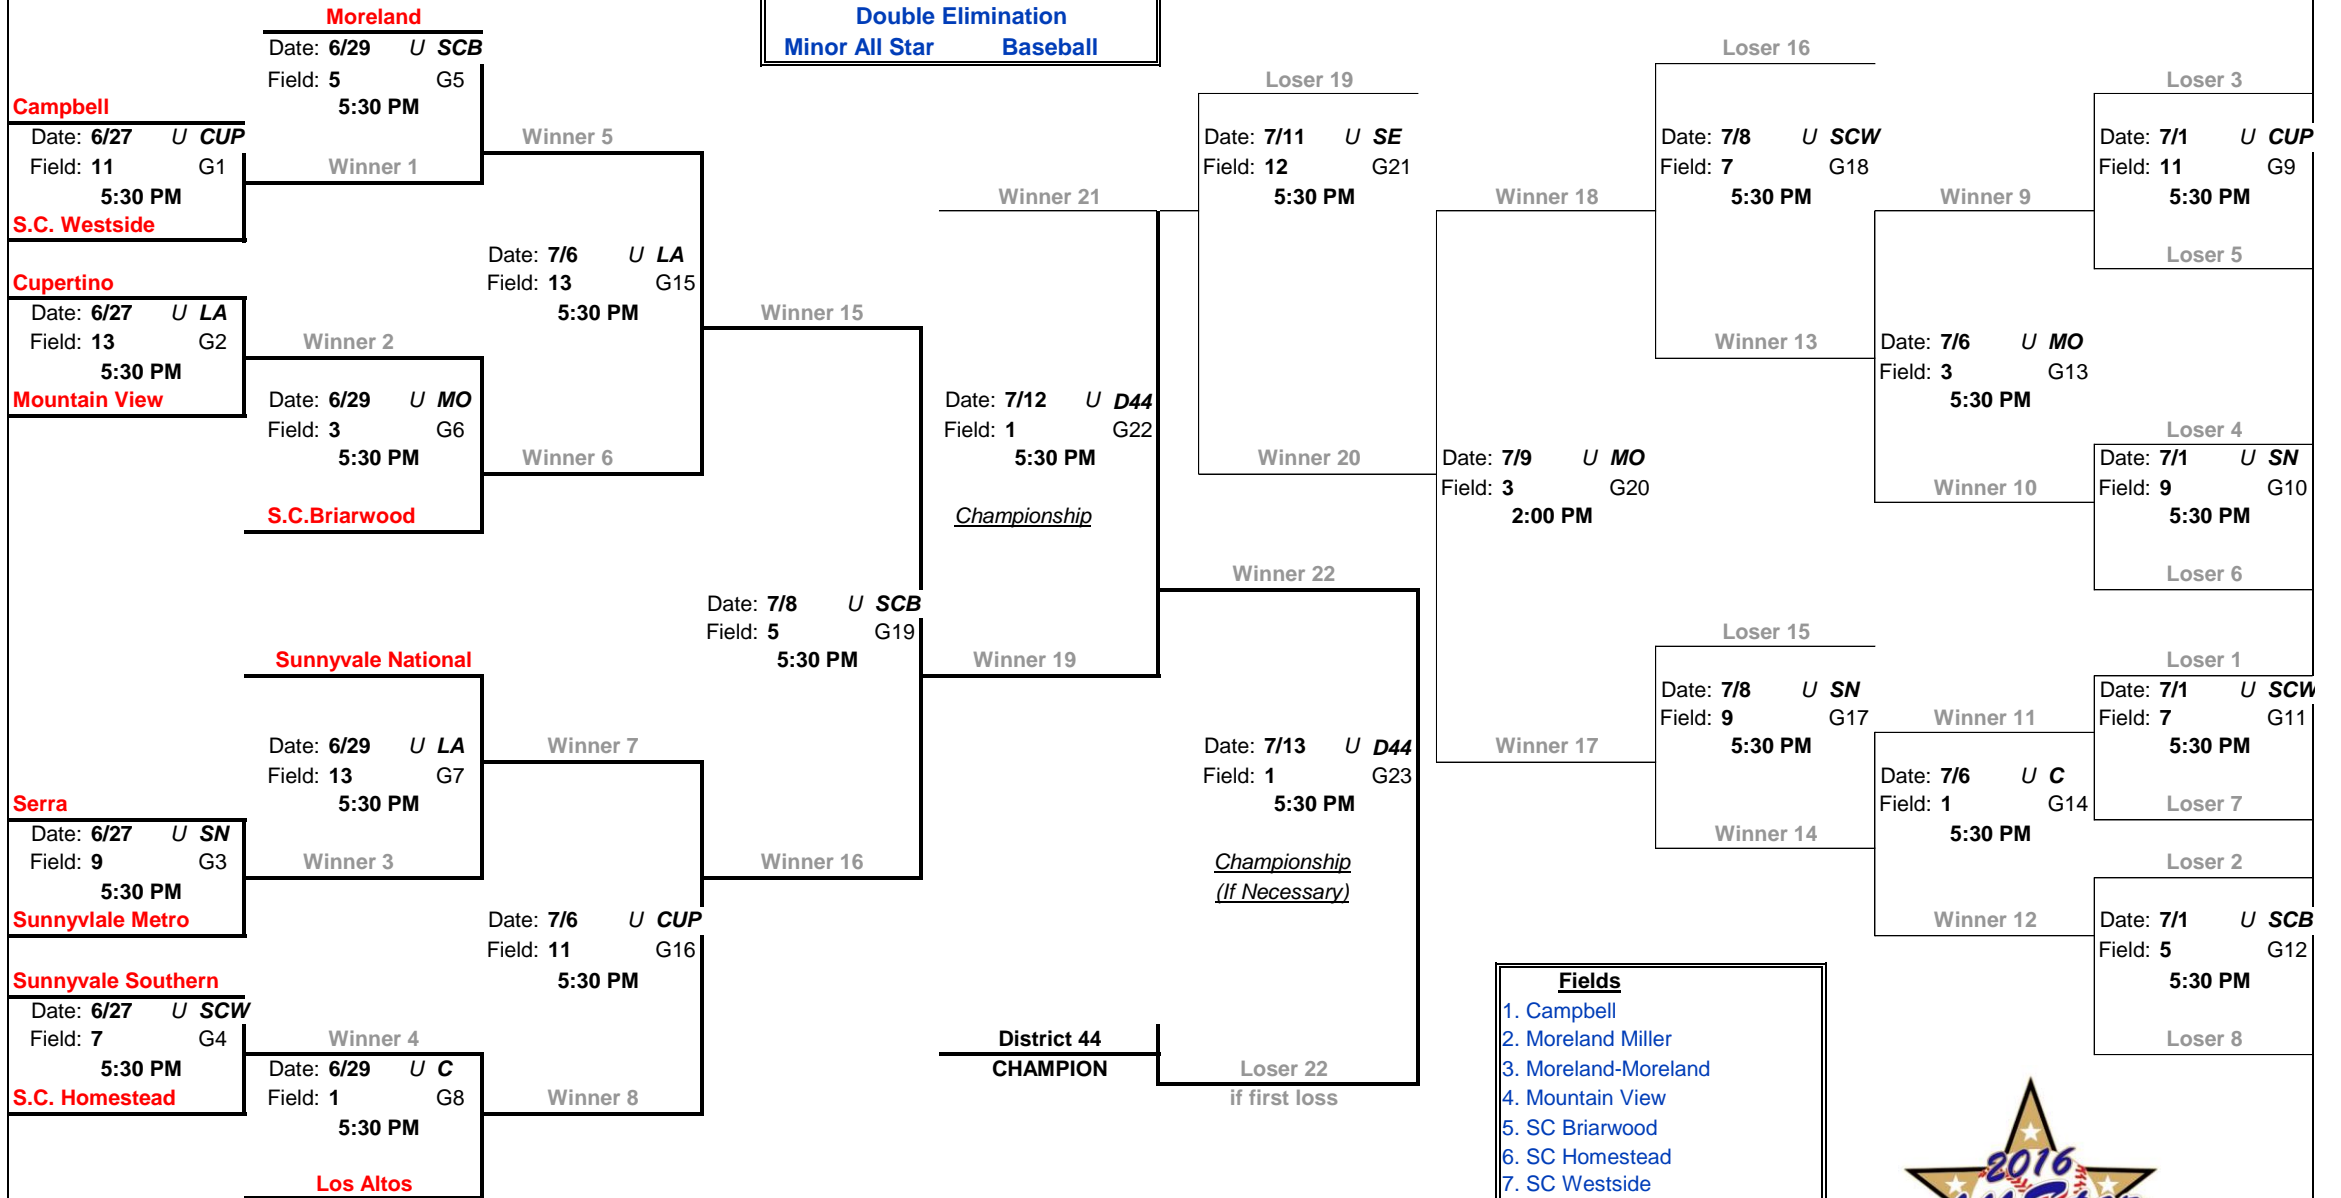

WINNERS BRACKET

LITTLE LEAGUE BASEBALL, INC.
District 44
2016
Double Elimination
Minor All Star Baseball

ELIMINATION BRACKET

- Fields**
- Campbell
 - Moreland Miller
 - Moreland-Moreland
 - Mountain View
 - SC Briarwood
 - SC Homestead
 - SC Westside
 - Sunnyvale Metro
 - Sunnyvale Natoinal
 - Sunnyvale Southern
 - Cupertino Wilson Park
 - Serra
 - Los Altos
 - Cupertino Kennedy

A summary of this bracket can be found at: www.cad44.org

Winner advances to: **CA Section 5**
 Played at: **District 12**