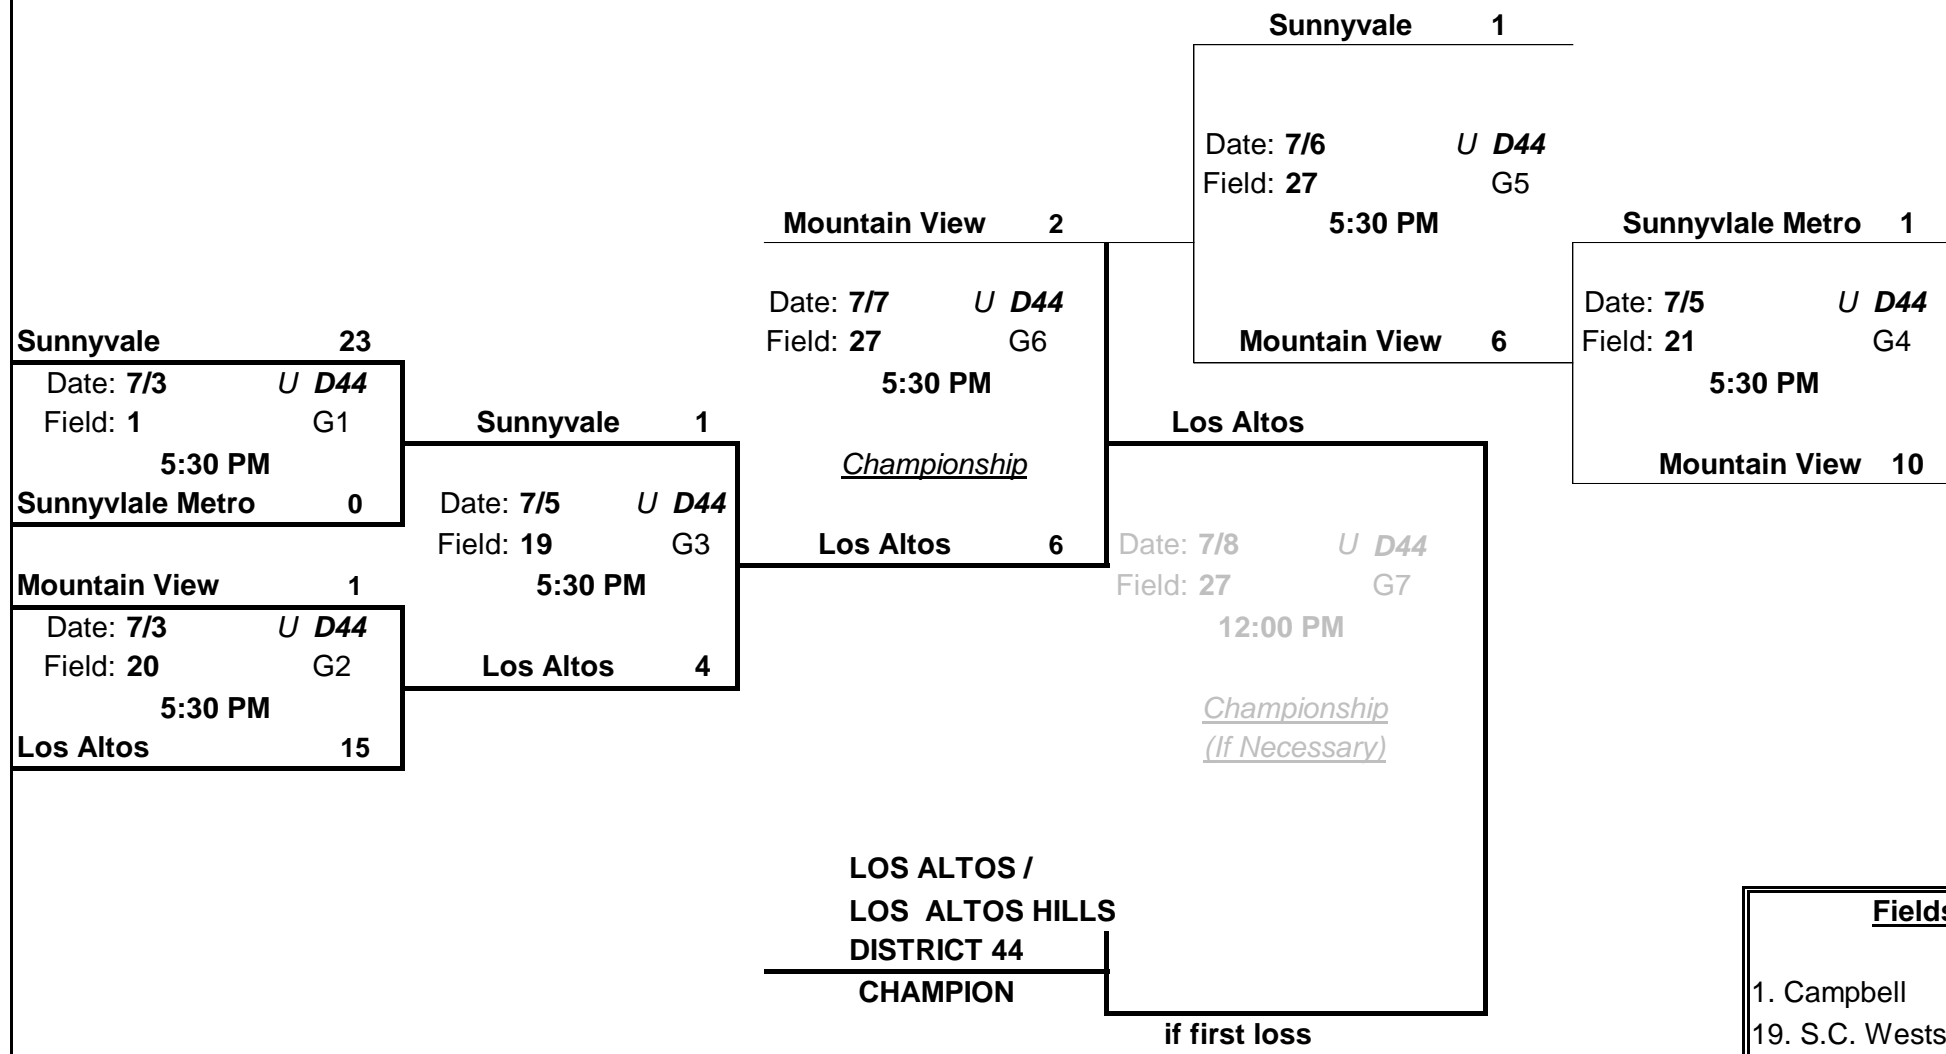

LITTLE LEAGUE BASEBALL, INC.
 District 44
 2017
 Double Elimination
 8-10 All Star Baseball

WINNERS BRACKET

ELIMINATION BRACKET

Winner advances to: **CA Section 5**
 Played at: **CA District 9 Salinas**

- Fields**
- 1. Campbell
 - 19. S.C. Westside - Steve Carli Park
 - 20. S.C. Briarwood - Machado Park
 - 21. Sunnyvale - Serra Park
 - 23. Sunnyvale National - Washington Park
 - 27. Sunnyvale Metro - Raynor Park