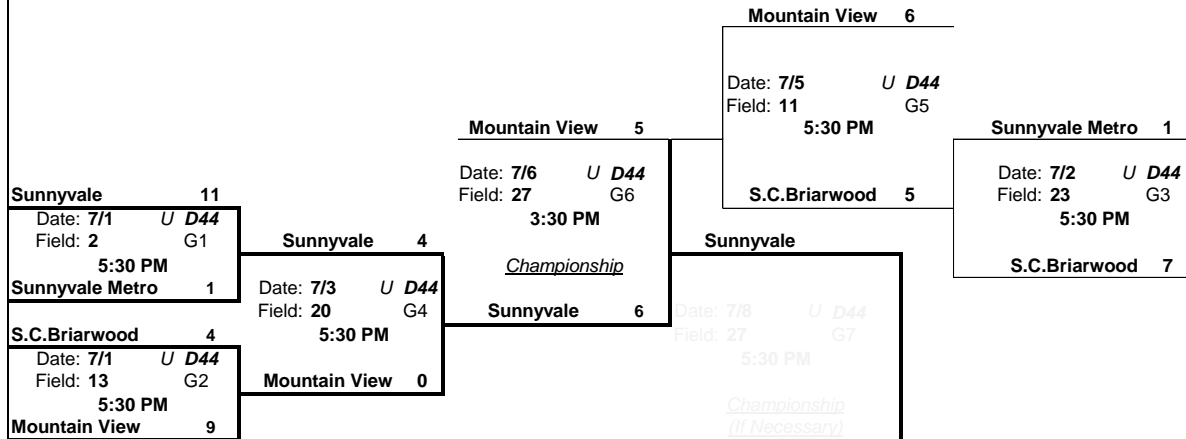

WINNERS BRACKET

ELIMINATION BRACKET

**CONGRATULATIONS
SUNNYVALE LITTLE LEAGUE
DISTRICT 44
CHAMPION**

if first loss

Fields

- 2. Cupertino - Wilson Park
- 11. Los Altos - Purrisima
- 13. Moreland
- 20. S.C. Briarwood - Machado
- 21. Sunnyvale - Serra Park
- 23. Sunnyvale National Washington Park
- 27. Sunnyvale Metro - Raynor Park

Winner advances to: **CA Section 5**
Played at: **Santa Clara, CA**